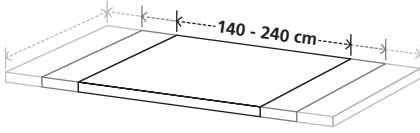

TABLE TOPS

TISCHPLATTEN · PLATEAUX DE TABLE

VARIOUS SIZES
VERSCHIEDENE MASSE
DIVERSES DIMENSIONS